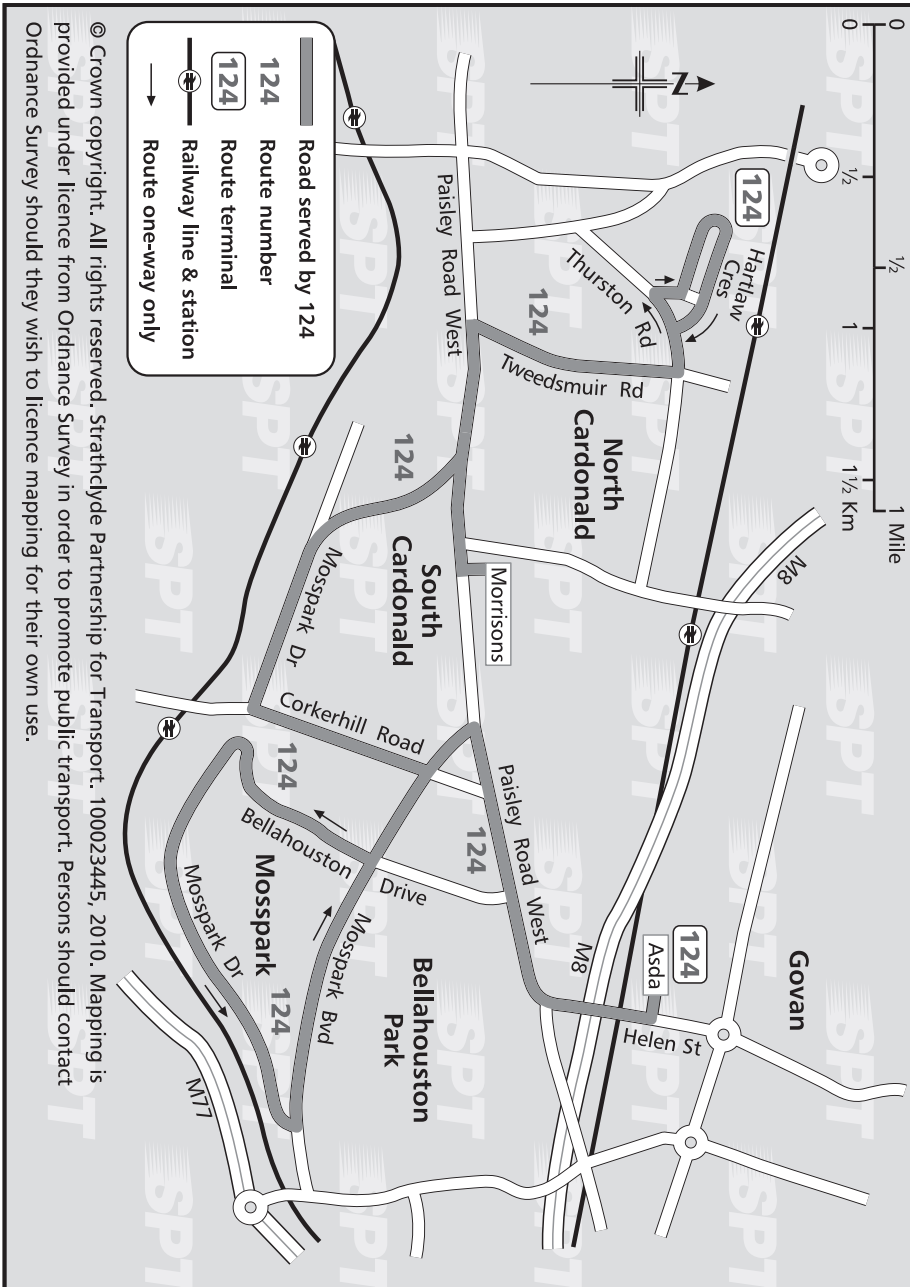

joining up
journeys

SPT bus

Timetable

124

Govan ASDA

Mosspark

North Cardonald

All information available from SPT travel centres at St Enoch Square, Buchanan bus station, Hillhead Subway, Cumbernauld, East Kilbride, Glasgow Airport, Greenock, Hamilton and Paisley.

Or call Traveline on

Daily 0700 – 2200 hours

Operator contact details:

First Glasgow
197 Victoria Road,
Glasgow
G42 7AD
Tel: 0141 423 6600

These services are operated as specified by Strathclyde Partnership for Transport. If you have any comments or suggestions about the service(s) provided, please send them to:

Director, Bus Operations,
Strathclyde Partnership for Transport,
Consort House,
12 West George Street,
Glasgow, G2 1HN
Tel No. 0845 271 2405
or e-mail to bus@spt.co.uk.

Ref.:0907B/07/10

This service is operated by
First on behalf of SPT

Changes in this timetable
New operator.

From 19 July 2010

Whilst every effort will be made to adhere to the scheduled times, the Partnership disclaims any liability in respect of loss or inconvenience arising from any failure to operate journeys as published, changes in timing or any printing errors.

For more information visit www.spt.co.uk
or any SPT travel centre.

SPT

Route map service 124

© Crown copyright. All rights reserved. Strathclyde Partnership for Transport. 100023445, 2010. Mapping is provided under licence from Ordnance Survey in order to promote public transport. Persons should contact Ordnance Survey should they wish to licence mapping for their own use.