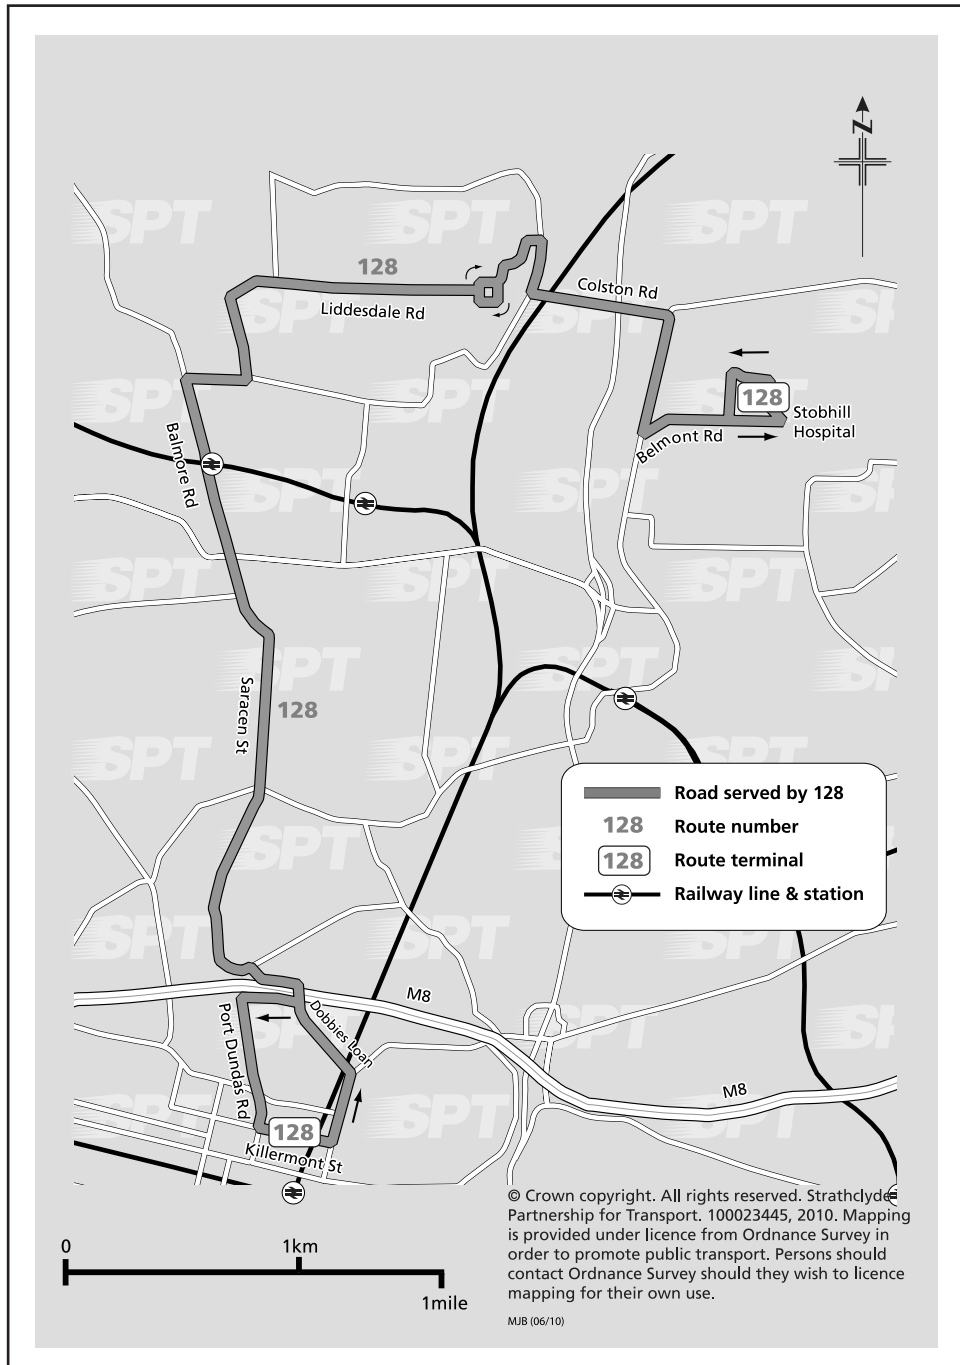

Timetable

128

Stobhill Hospital Killermont Street

All information available from SPT travel centres at St Enoch Subway, Buchanan bus station, East Kilbride, Glasgow Airport, Greenock and Hamilton.

Or call Traveline on

Lines are open 24 hours - 7 days a week

Operator contact details:

First Glasgow
197 Victoria Road,
Glasgow
G42 7AD
Tel: 0141 423 6600

This service is operated as specified by Strathclyde Partnership for Transport. If you have any comments or suggestions about the service(s) provided, please send them to:

Director, Bus Operations,
Strathclyde Partnership for Transport,
Consort House,
12 West George Street,
Glasgow, G2 1HN
Tel No. 0845 271 2405
or e-mail to bus@spt.co.uk.

Ref.:LS040/07/10

This service is operated by First on behalf of SPT

Important changes in this issue
Revised timetable

From 28 February 2010

Whilst every effort will be made to adhere to the scheduled times, the Partnership disclaims any liability in respect of loss or inconvenience arising from any failure to operate journeys as published, changes in timing or any printing errors.

For more information visit www.spt.co.uk or any SPT travel centre.

© Crown copyright. All rights reserved. Strathclyde Partnership for Transport. 100023445, 2010. Mapping is provided under licence from Ordnance Survey in order to promote public transport. Persons should contact Ordnance Survey should they wish to licence mapping for their own use.

MJB (06/10)