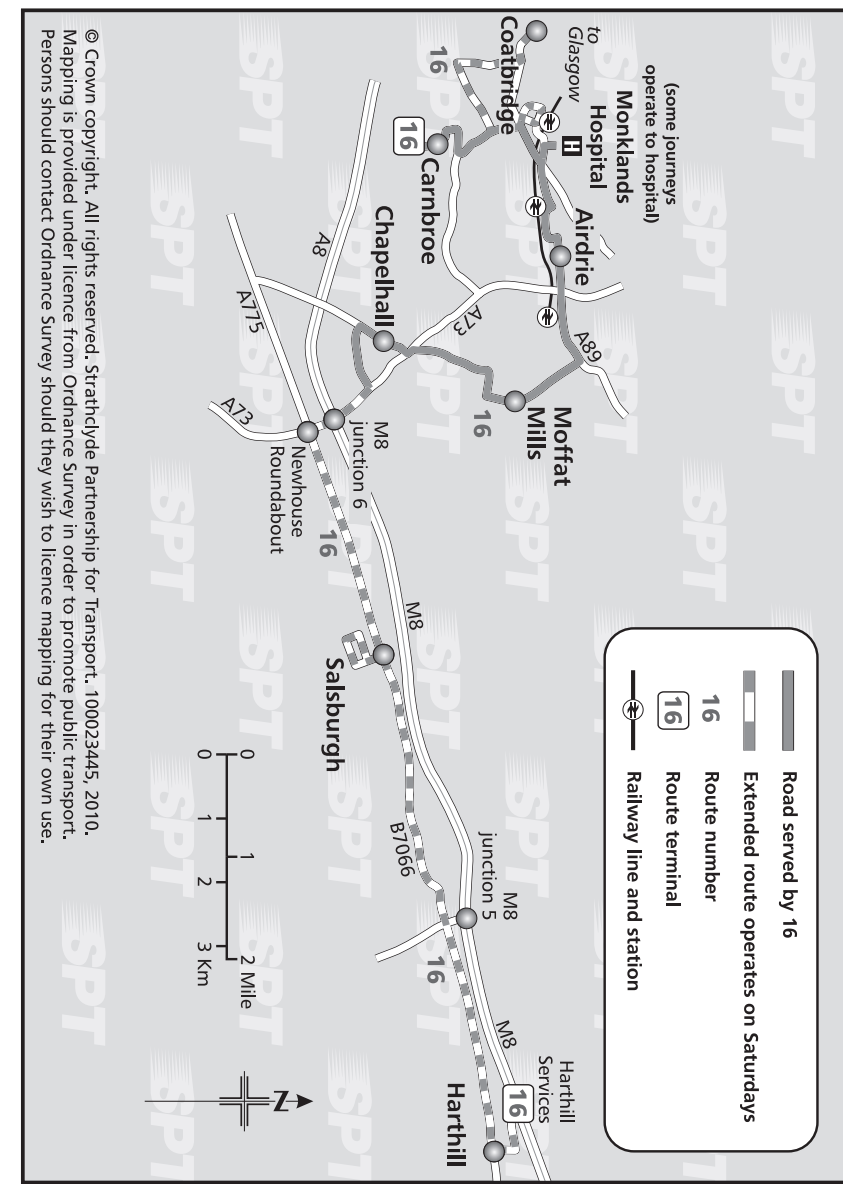

For more information visit www.spt.co.uk or any SPT travel centre.

Route map service 16/200

Route map service 16

Route map service 200

Route service 16: From **Carnbroe** Drummore Avenue via Carnbroe Road, Paddock Street, Sikeside Street, Locks Street, Deedes Street, Alexander Street, Stirling Street, Broomknoll Street, By Pass Road, Gartlea Road, Graham Street, Clark Street, Forrest Street, Towers Road, Craigs Road, Bowhousebrae Road, Burniebrae Road, Main St Chapelhall, Lauchope Street, Woodhall Street, Lancaster Avenue, Bellside Road roundabout, Chapelhall, Lancaster Avenue at Lammermuir Way Return from Chapelhall, Lancaster Avenue via Woodhall Street, Main Street, Lauchope Street, Chapelhall and then outward route reversed to **Carnbroe**. Journey to and from Monklands Hospital operates via Alexander Street and Monkscourt Avenue.