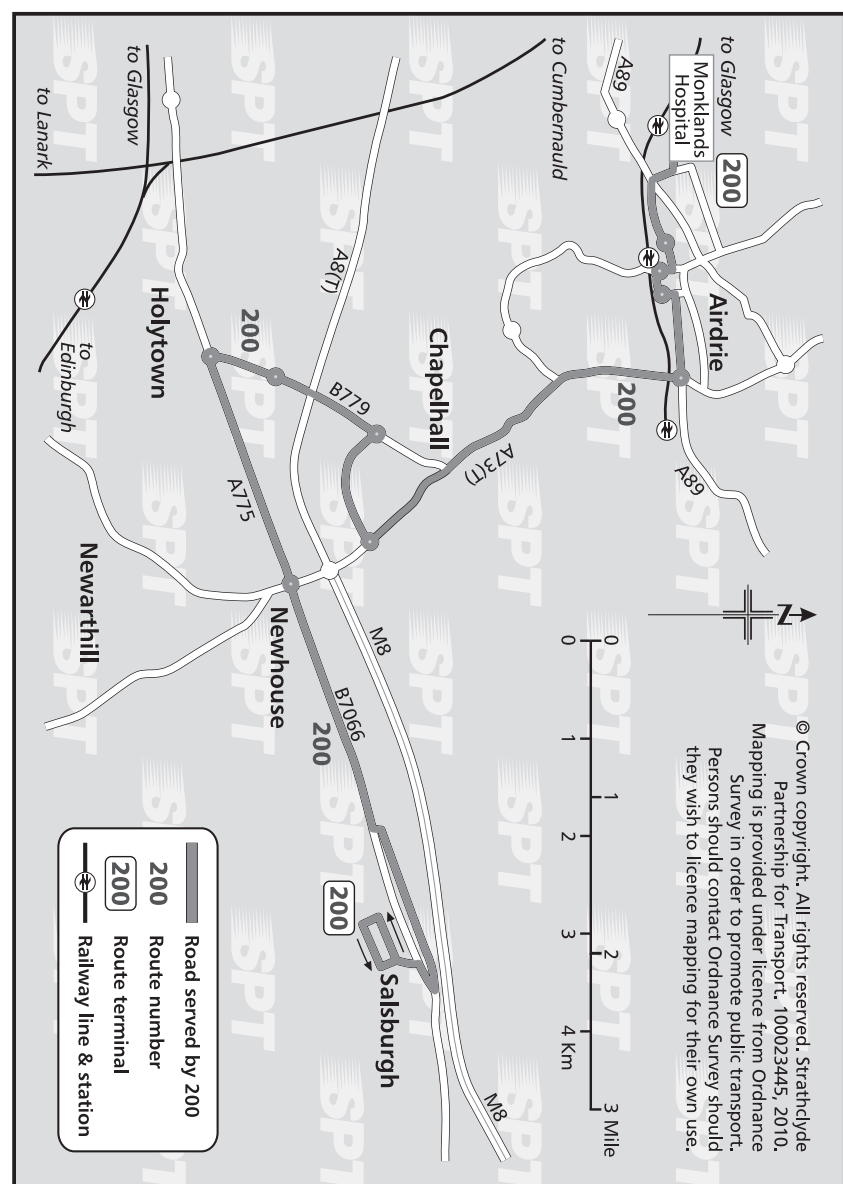

For more information visit www.spt.co.uk or any SPT travel centre.

Route map service 16/200

Route map service 16

Route map service 200

Route service 16: From **Carnbroe** Drummore Avenue via Carnbroe Road, Paddock Street, Sikeside Street, Locks Street, Deedes Street, Alexander Street, Stirling Street, Broomknoll Street, By Pass Road, Gartlea Road, Graham Street, Clark Street, Forrest Street, Towers Road, Craigs Road, Bowhousebrae Road, Burniebrae Road, Main St Chapelhall, Lauchope Street, Woodhall Street, Lancaster Avenue, Bellside Road roundabout, Chapelhall, Lancaster Avenue at Lammermuir Way Return from Chapelhall, Lancaster Avenue via Woodhall Street, Main Street, Lauchope Street, Chapelhall and then outward route reversed to **Carnbroe**. Journey to and from Monklands Hospital operates via Alexander Street and Monkscourt Avenue.