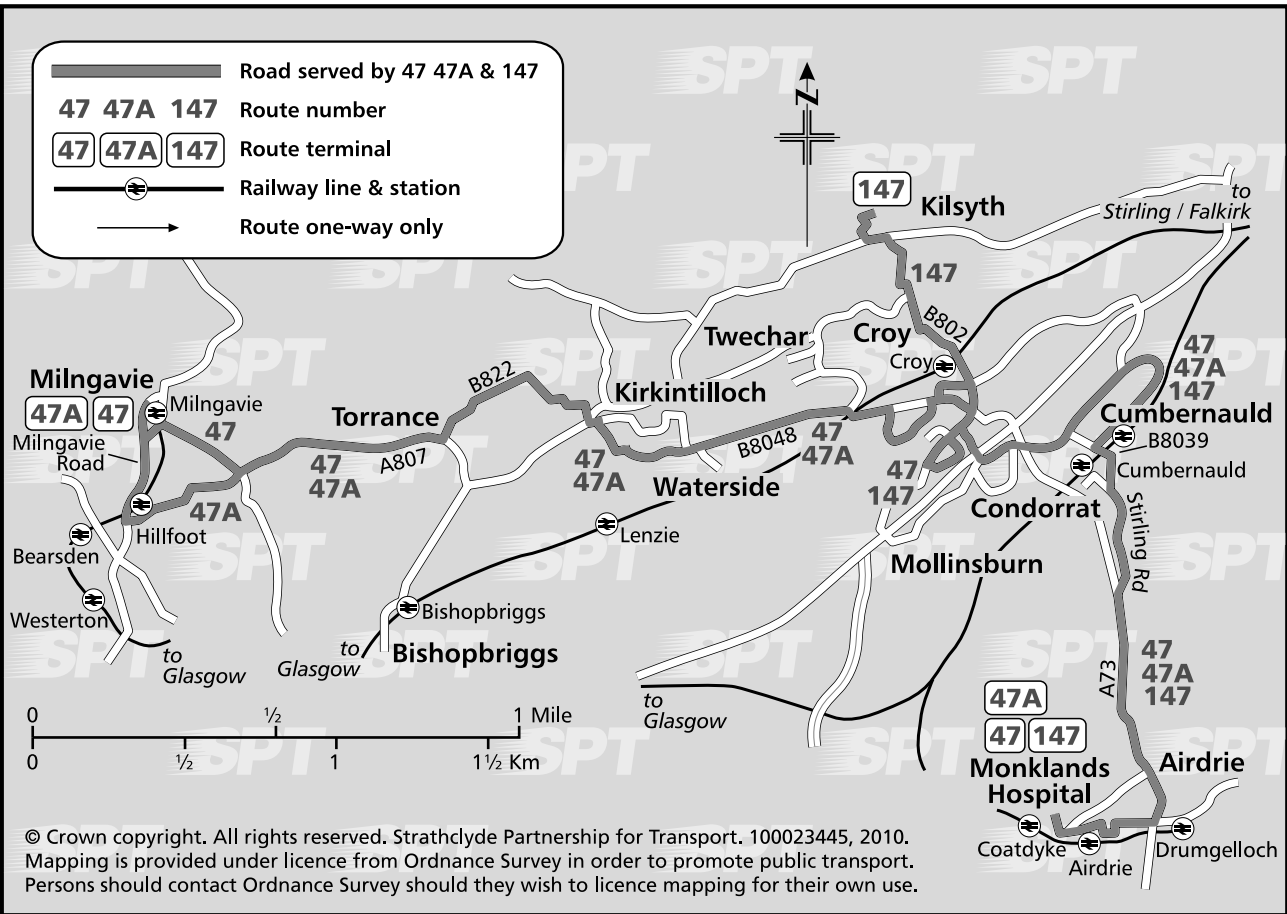

Road served by 47 47A & 147
47 47A 147 Route number
Route terminal
Railway line & station
Route one-way only

© Crown copyright. All rights reserved. Strathclyde Partnership for Transport. 100023445, 2010. Mapping is provided under licence from Ordnance Survey in order to promote public transport. Persons should contact Ordnance Survey should they wish to licence mapping for their own use.