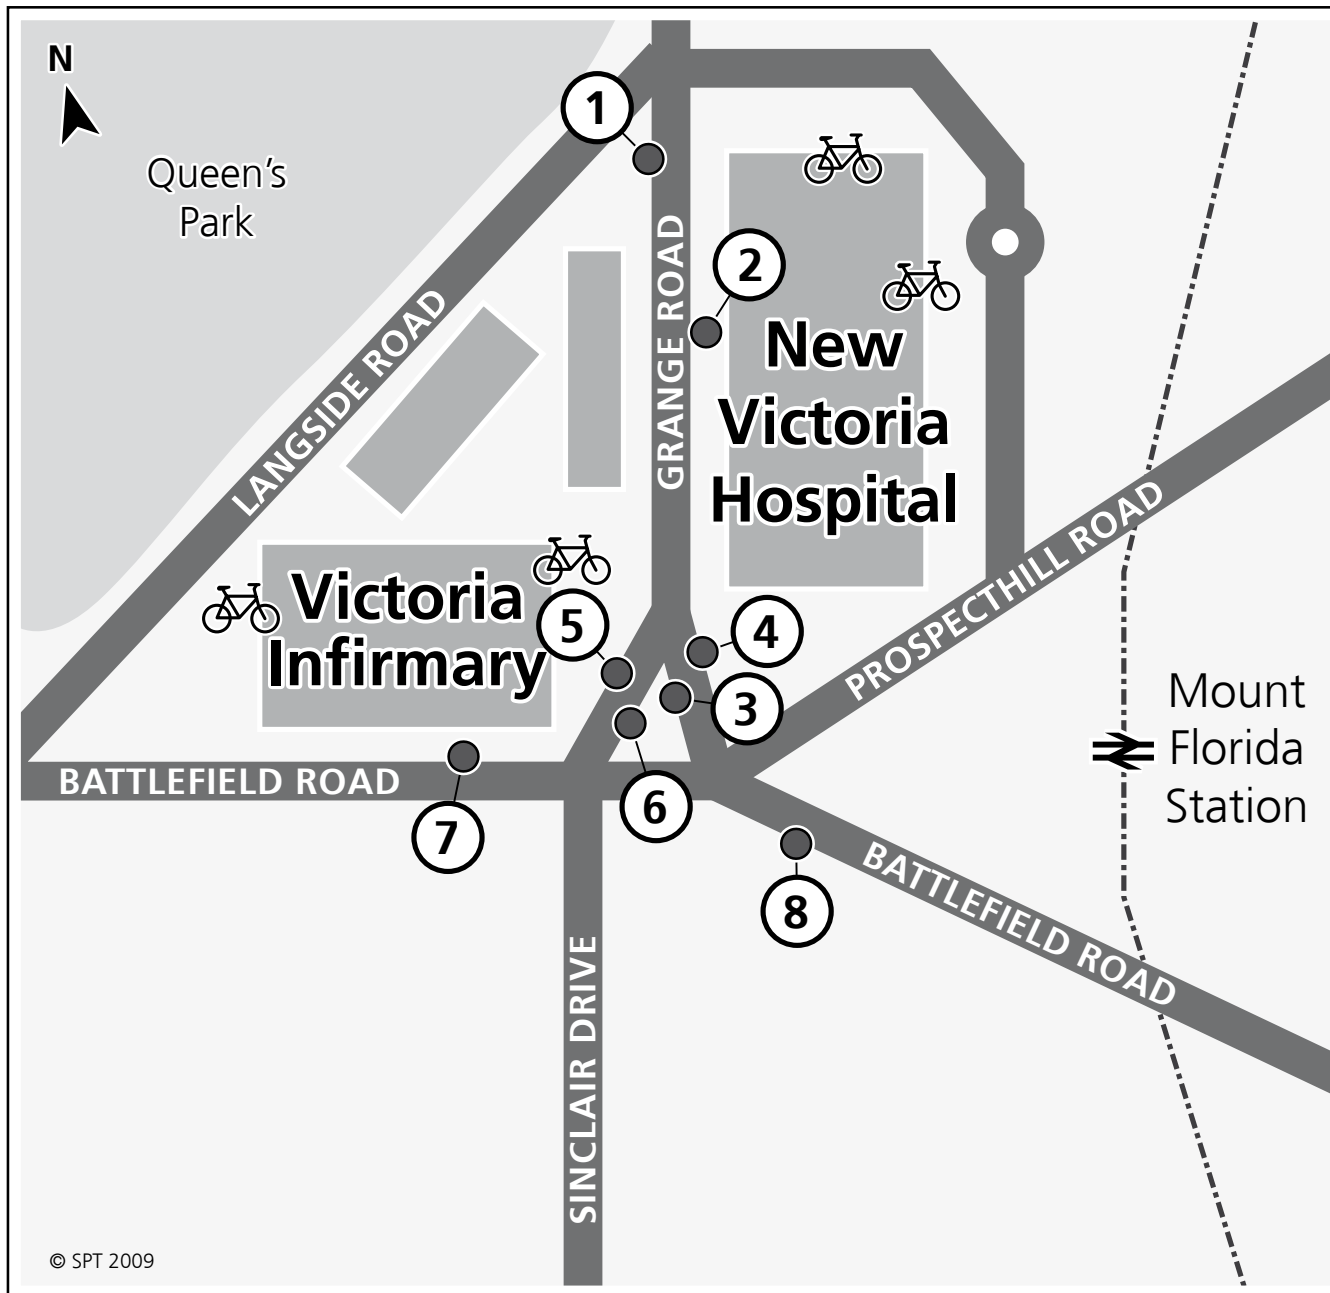

Buses to/from Victoria Hospital

For a list of all bus routes servicing these bus stops please see overleaf.

For all public transport timetable enquiries,
call Traveline or visit their website at:
www.travelinescotland.com

© SPT 2009

KEY

- Bus Stop
- Rail Station
- Cycle Parking
- Rail Line
- Road

www.spt.co.uk