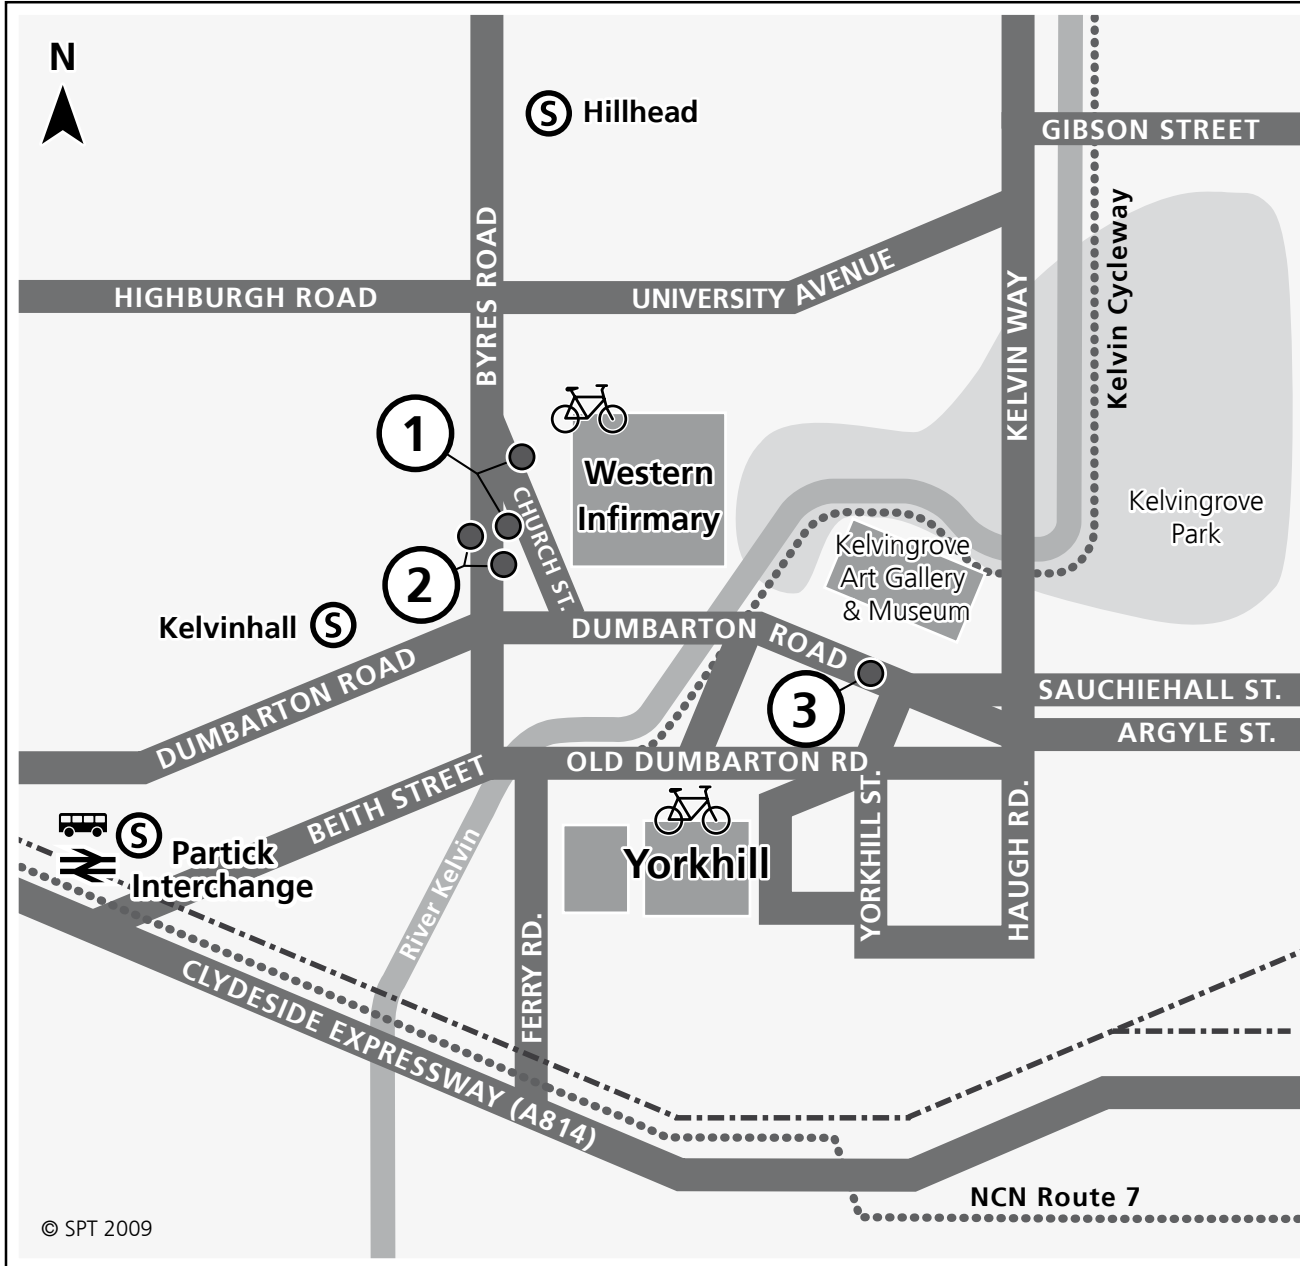

Bus Routes to/from Yorkhill Hospital

Bus Service Stop

- 3 Arriva 17/17A/17B:** from/to - Buchanan Bus Station - Charing Cross - Partick - Cardonald - Paisley - Johnstone/Spateston/Linwood
- 2 First 8:** from/to - Carmyle - Parkhead - Balornock Road (for Stobhill Hospital) - Maryhill - Partick
- 3 First 9:** from/to - Linwood - City Centre - Scotstoun - Drumchapel Station
- 1 First 11:** from/to - Robroyston - Royal Infirmary - City Centre - Anniesland - Parkhall
- 3 First 16:** from/to - East Kilbride - City Centre - Partick - Anniesland - Blairdardie
- 3 First 23:** from/to Summerston - City Centre - Shawlands - Govan
- 3 First 42/42A:** from/to - Barlanark - City Centre - Drumchapel (42)/Mountblow (42A)
- 3 First 62/N62:** from/to - Baillieston - City Centre - Scotstoun - Faifley
- 2 First 89:** Inner Circle via Partick - Southern General Hospital - Govan - Victoria Infirmary - Rutherglen - Parkhead - Royal Infirmary
- 2 First 90:** Inner Circle via Springburn - Royal Infirmary - Parkhead - Rutherglen - Victoria Infirmary - Govan - Southern General Hospital
- 3 First 747:** from/to - Buchanan Bus Station - Southern General Hospital - Glasgow Airport
- 3 McKindless 62:** from/to - Glasgow Cross - City Centre - Faifley

for detailed information on the car parking policy.

Subway

Kelvinhall Subway station is 750 metres away from the hospital.

Cycling

Bicycle parking is available at the hospital. For information on cycle routes please phone Glasgow's cycling information line on 0141 287 9171.

traveline
public transport info
0871 200 22 33

KEY	
	Bus Stop
	Rail Station
	Subway Station
	Cycle Parking
	Cycle Route (off-road)
	Rail Line
	Road

→ Queen Street Station

→ Central Station