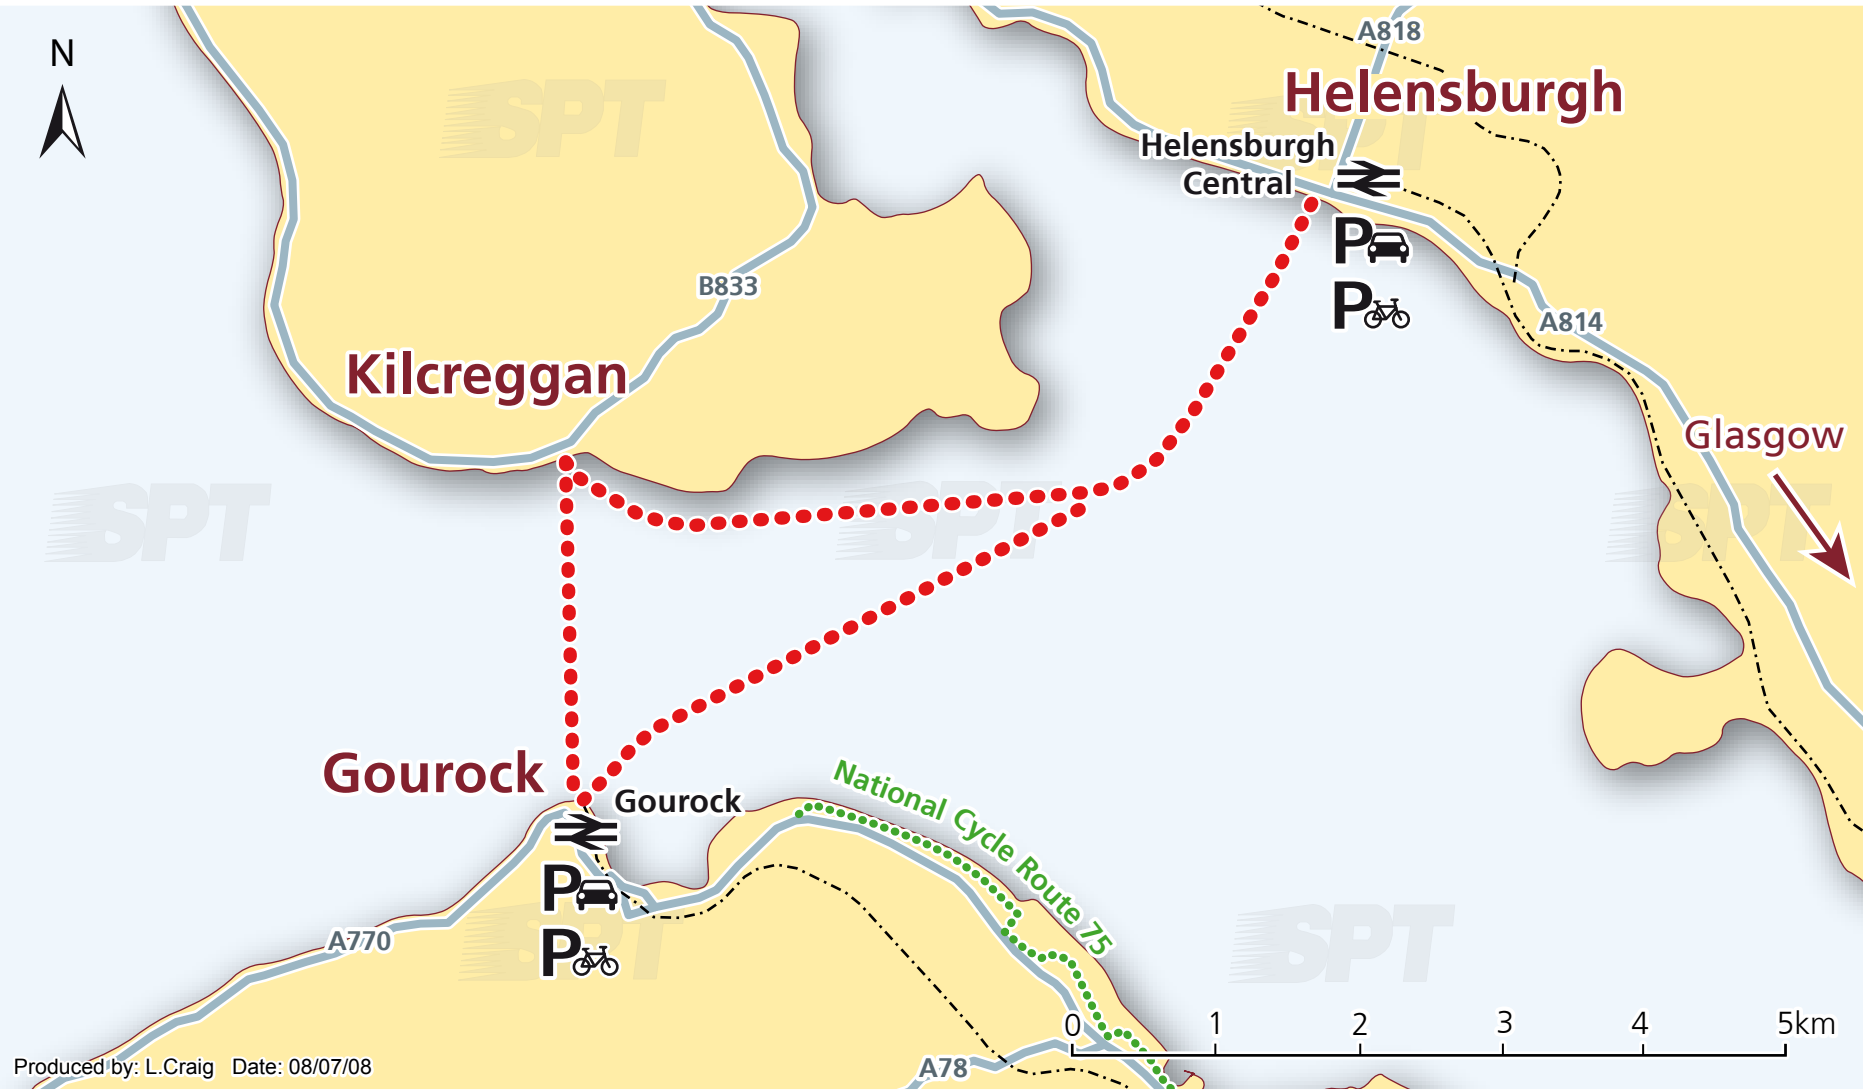

# Kilcreggan Ferry

Produced by: L.Craig Date: 08/07/08

This map is reproduced from Ordnance Survey material with the permission of Ordnance Survey on behalf of the Controller of Her Majesty's Stationary Office © Crown copyright. Unauthorised reproduction infringes Crown copyright and may lead to prosecution or civil proceedings.  
 Strathclyde Partnership for Transport, 100023445, 2008.  
 'For reference purposes only, no further copies may be made.'

-  ferry route
-  cycle route
-  rail station and line
-  cycle locker for hire
-  park and ride car park
-  main road